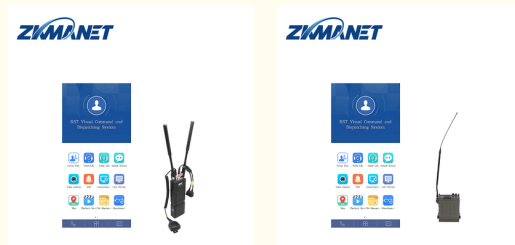

RST Visual Command And Diapatching System APP For MESH Device Management Emergency Communication

Our Product Introduction

for more products please visit us on zkmanet.com

Basic Information

- Place of Origin: Shenzhen, China
- Brand Name: ZKMANET
- Certification: CE, ISO9001
- Model Number: ZKManet8794
- Minimum Order Quantity: 1
- Price: USD 69~99
- Packaging Details: Brown Carton
- Delivery Time: 5~8 working days
- Payment Terms: T/T, Western Union
- Supply Ability: 10000 pieces per year

More Images

Product Description

RST Visual Command and Diapatching System APP for MESH Device Management and Emergency Communication

Product Description

ZKManet8794 is a mobile intelligent terminal software developed based on the Android system, which is installed in the

Our Pro

intelligent terminal of the Android system, which is used to cooperate with the multi-network fusion visual emergency rescue command and dispatch platform to realize the video call and voice intercom between the back-end command terminal and the front-end mobile intelligent terminal.